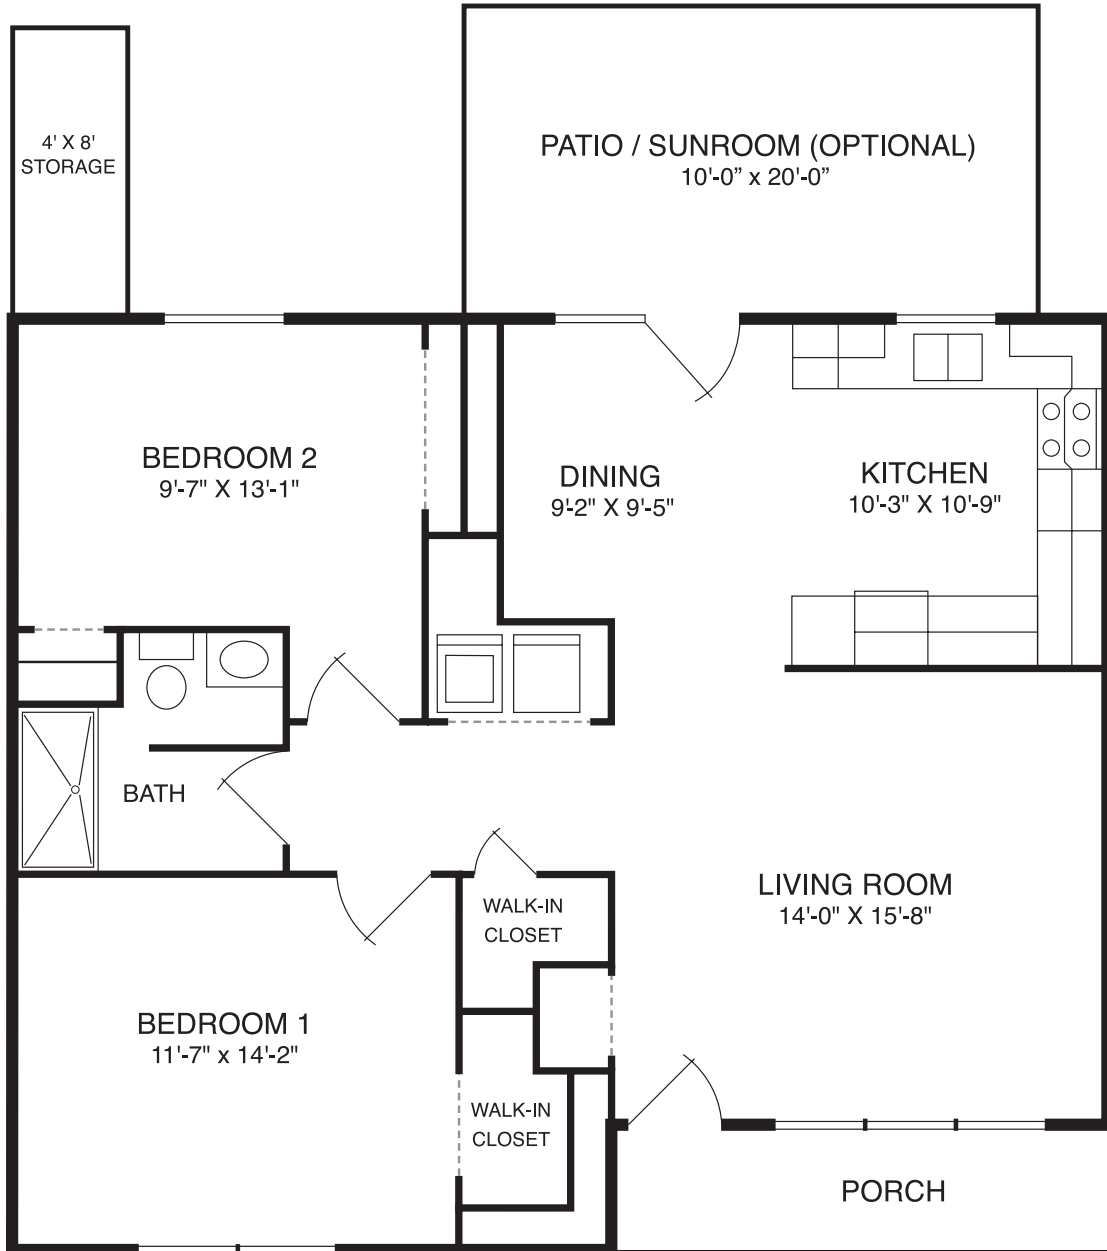

## Cunningham

Two Bedroom

189 E. Tressler Blvd. ■ Lewisburg, PA 17837  
ph 570.523.4285 ■ [BuffaloValleySeniorLiving.org](http://BuffaloValleySeniorLiving.org)

**1080 sq. ft.** (approx.)  
Floor plans not to scale.