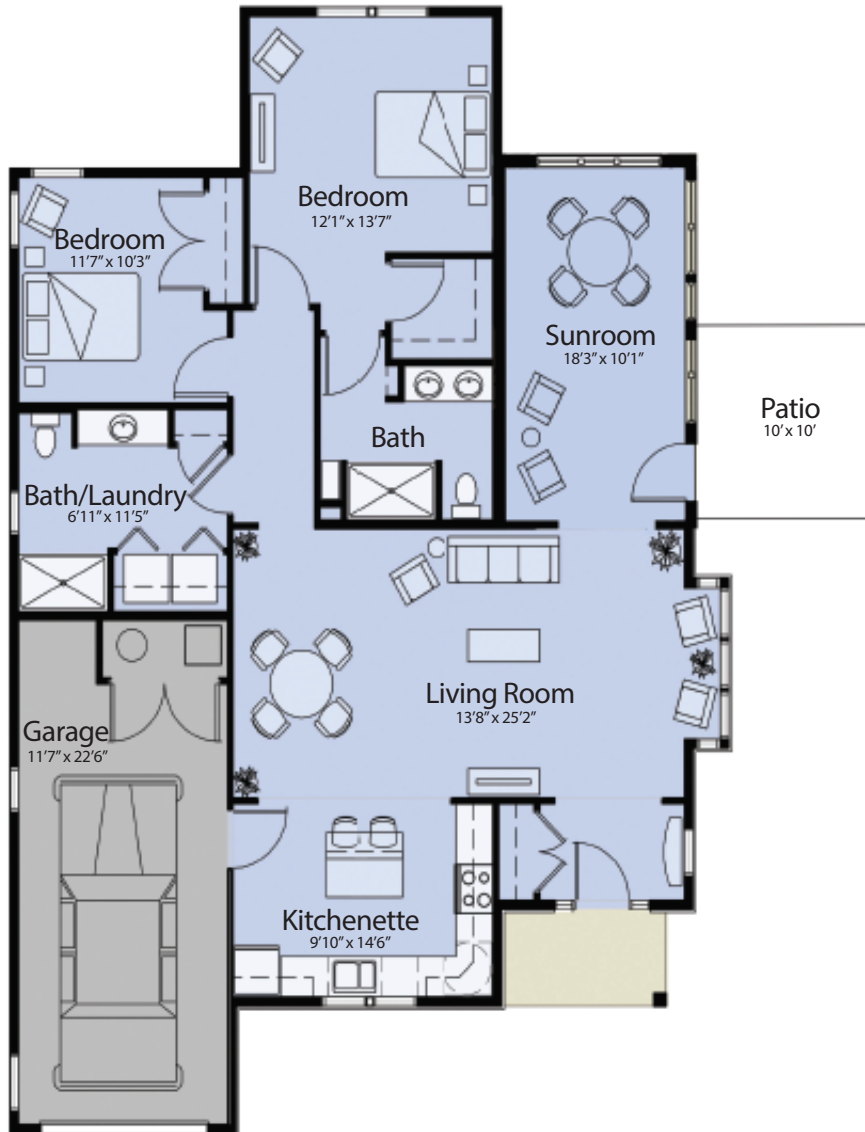

Manchester

Two Bedroom One Car Garage

189 E. Tressler Blvd. ■ Lewisburg, PA 17837
ph 570.523.4285 ■ BuffaloValleySeniorLiving.org

1469 sq. ft. (approx.)
Floor plans not to scale.

Manchester

Two Bedroom Two Car Garage

189 E. Tressler Blvd. ■ Lewisburg, PA 17837
ph 570.523.4285 ■ BuffaloValleySeniorLiving.org

1469 sq. ft. (approx.)
Floor plans not to scale.