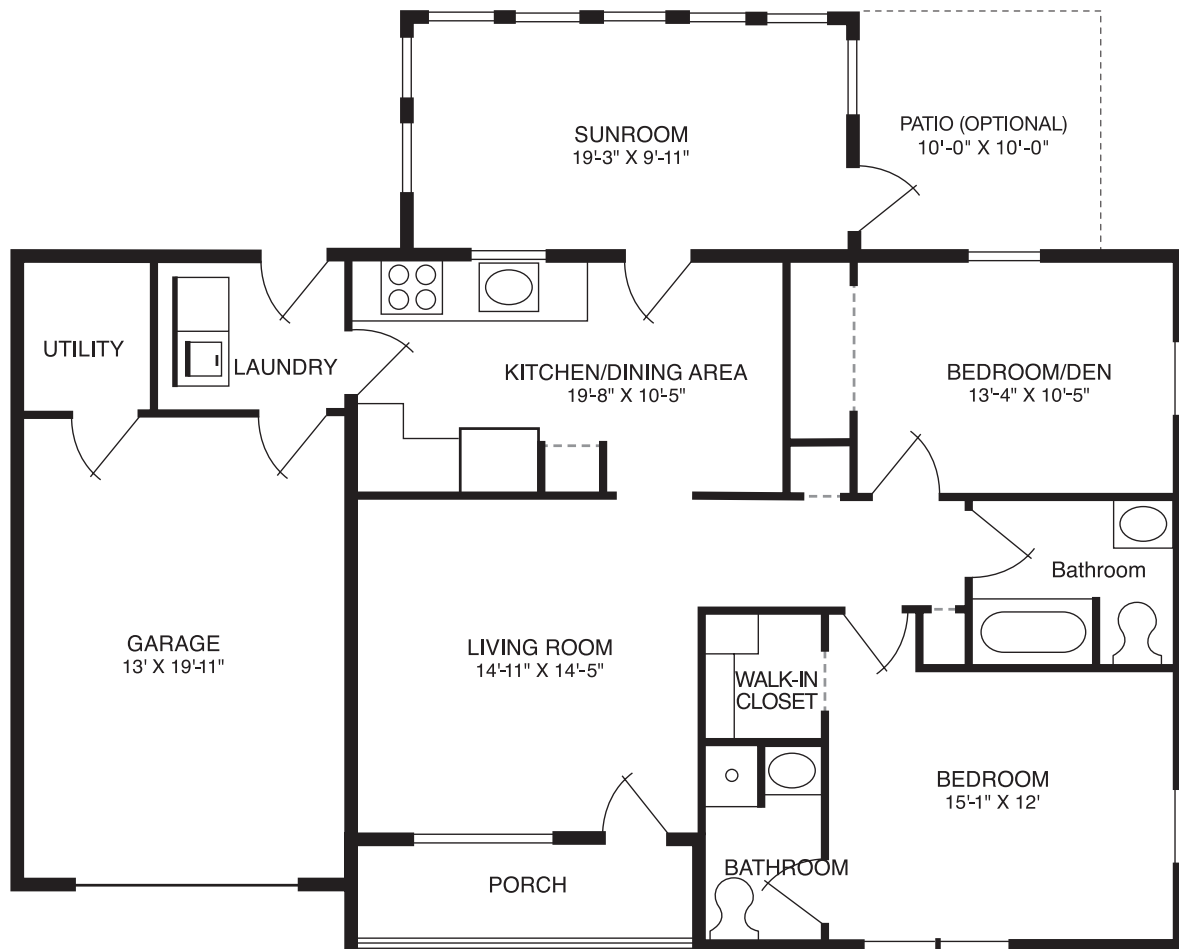

Windsor

Two Bedroom

189 E. Tressler Blvd. ■ Lewisburg, PA 17837
ph 570.523.4285 ■ BuffaloValleySeniorLiving.org

1212 sq. ft. (approx.)
Floor plans not to scale.