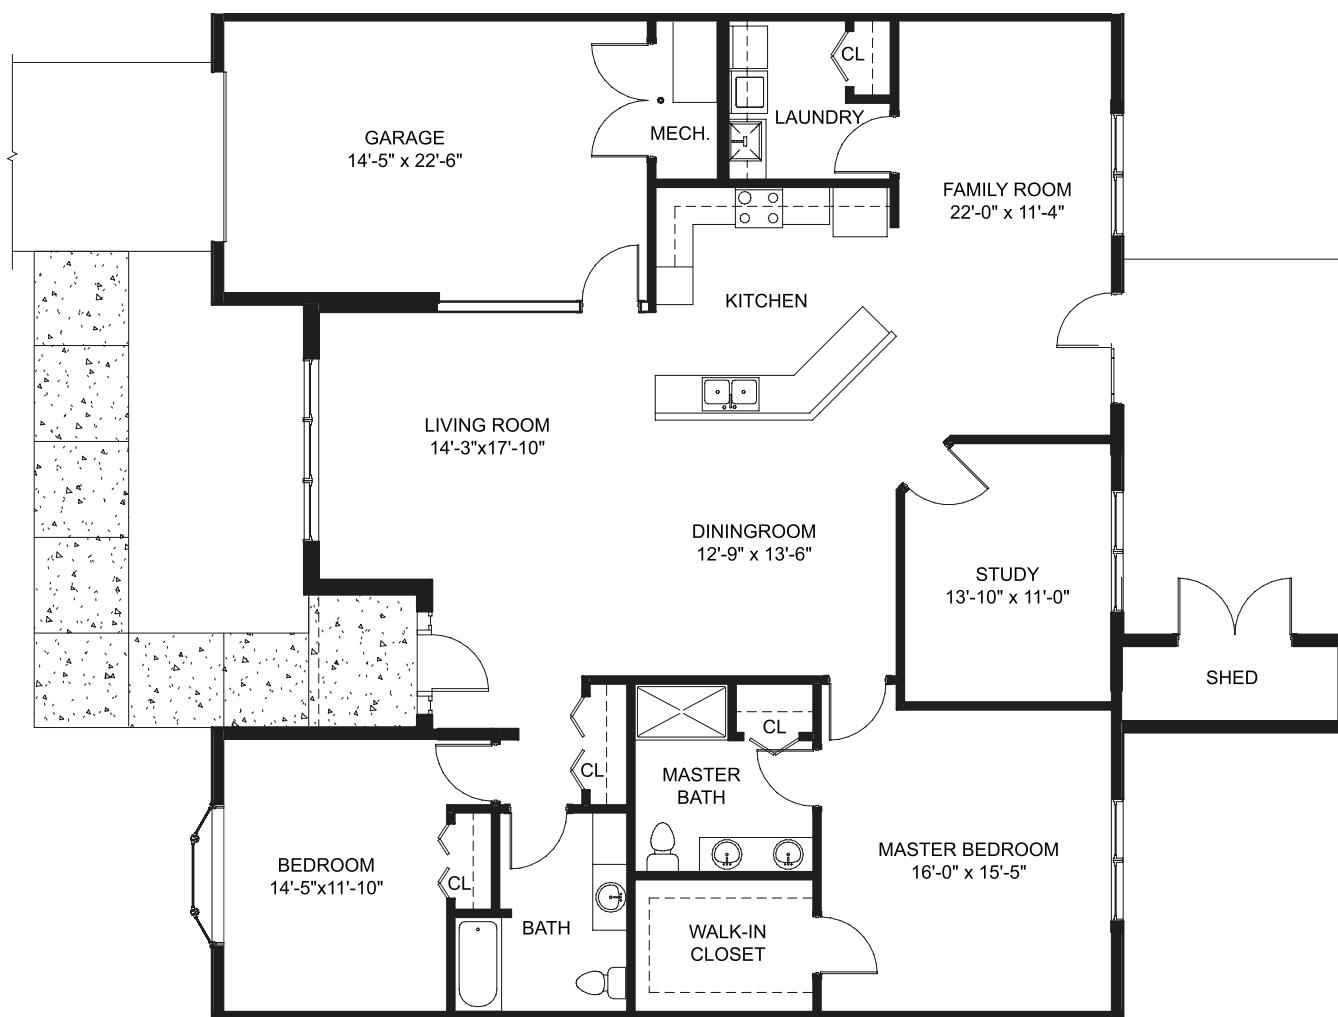

Cambridge

Two Bedroom

1 Longsdorf Way ▪ Carlisle, PA 17105
ph 717.240.6013 ▪ CumberlandCrossingsSeniorLiving.org

1063 sq. ft. (approx.)
Floor plans not to scale.