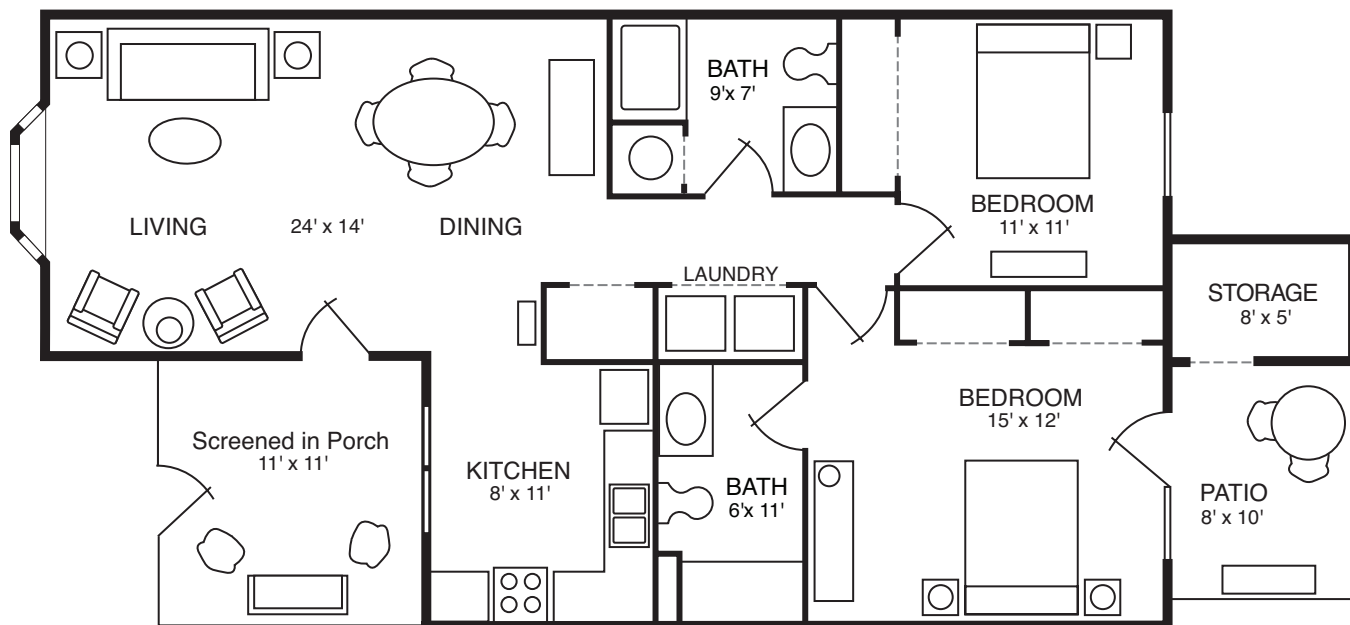

Devonshire

Two Bedroom

1 Longsdorf Way ▪ Carlisle, PA 17105
ph 717.240.6013 ▪ CumberlandCrossingsSeniorLiving.org

1088 sq. ft. (approx.)
Floor plans not to scale.