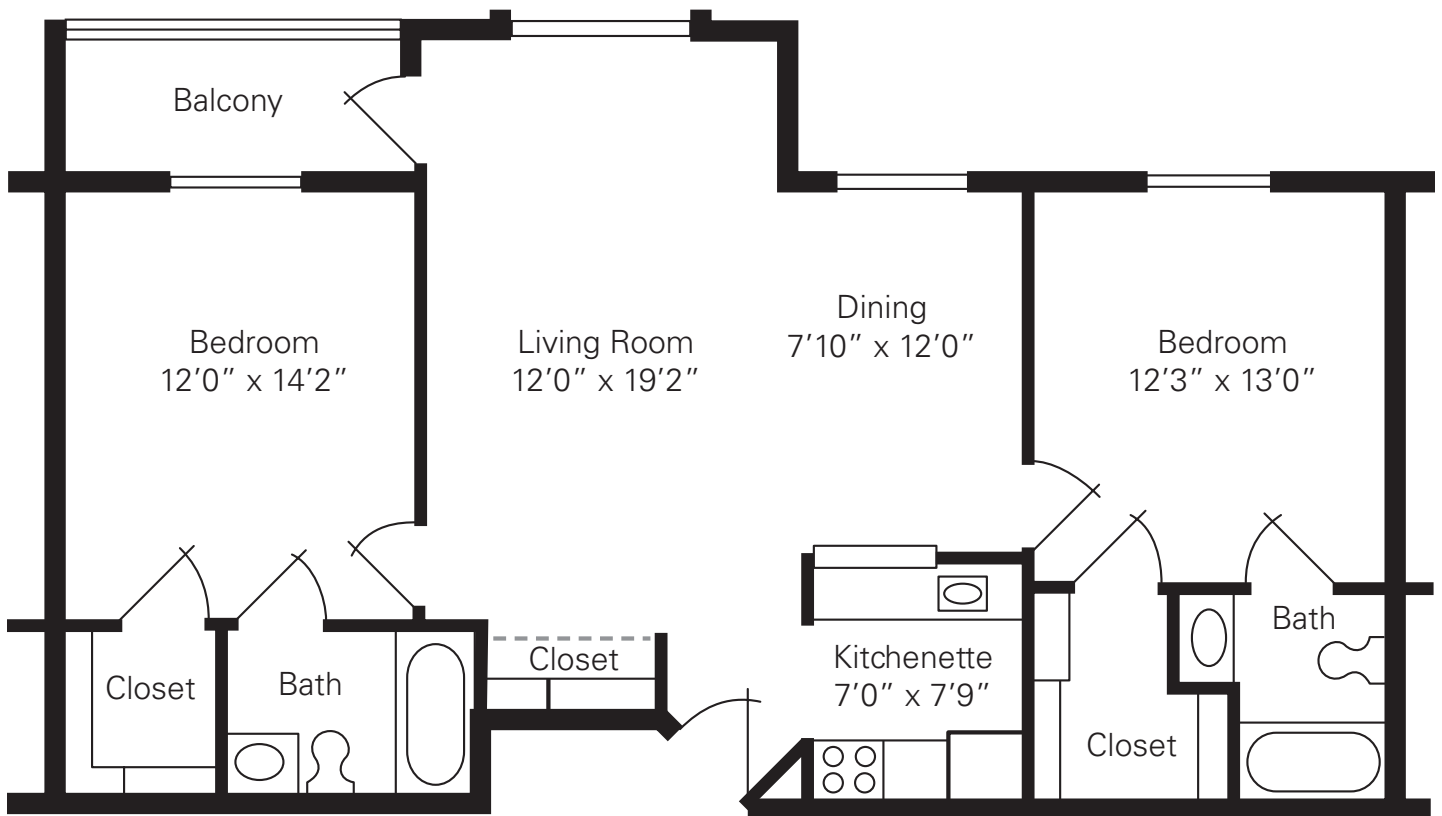

Two-Bedroom Apartment Home

Independent Living

Floor plan is subject to change.

One South Home Avenue Topton, PA 19562
ph 610.398.8011 | LutheranHomeToptonLiving.org

630 sq. ft. (approx.)
Floor plans not to scale.