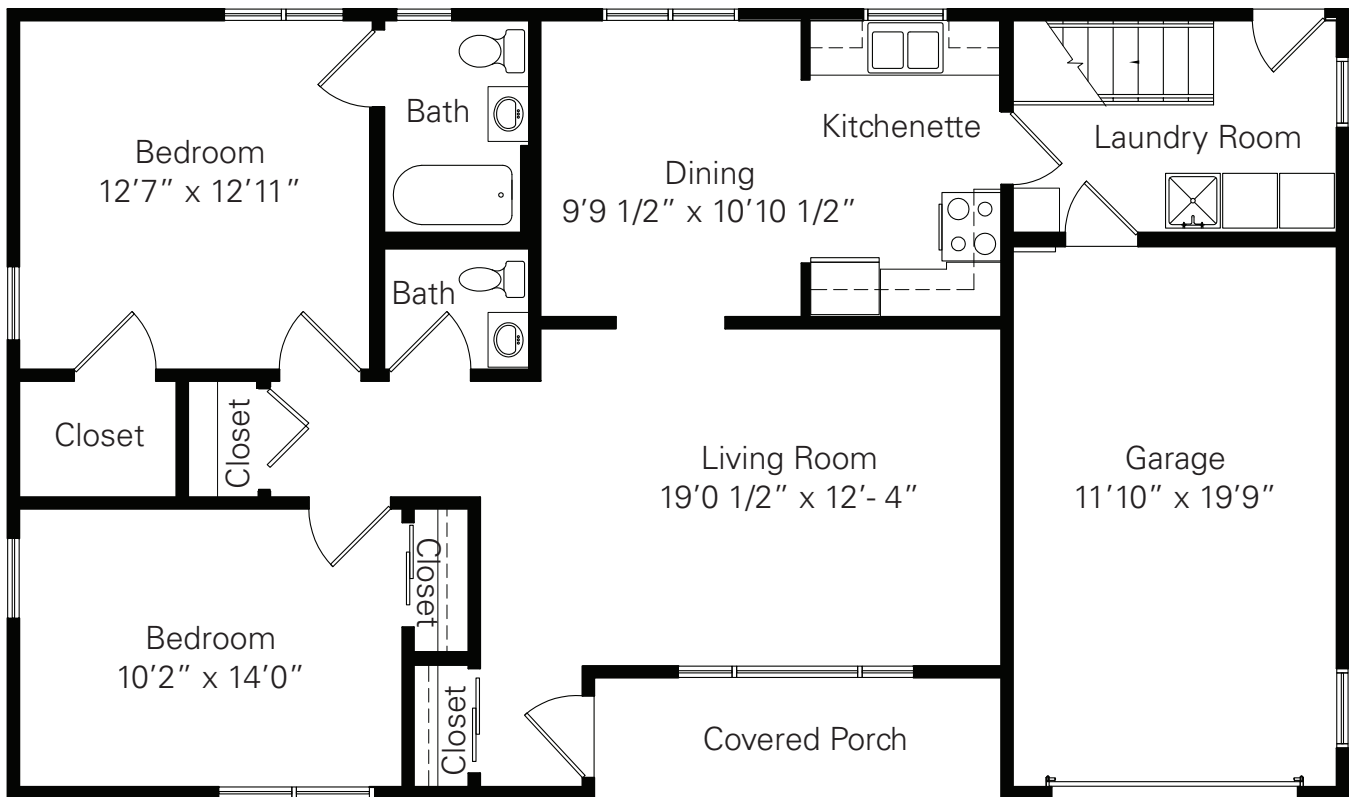

Two-Bedroom Deluxe Cottage Home

Independent Living

Floor plan is subject to change.

One South Home Avenue Tipton, PA 19562
ph 610.398.8011 | LutheranHomeTiptonLiving.org

630 sq. ft. (approx.)
Floor plans not to scale.